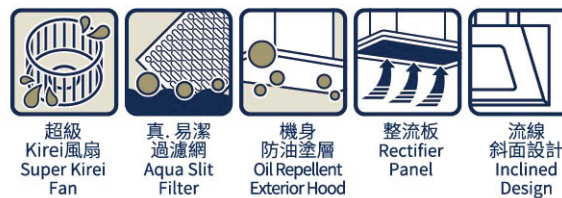

FR-SC2070/90/11

- 3分鐘延長關機功能
- 開放式廚房之最佳選擇
- 3 mins delayed shutdown timer
- Works perfect for open kitchen

1 超級 Kirei 渦輪風扇 Super Kirei Fan

2 領先捕油技術 Advanced Technology in Oil Capturing

引導油煙中的油份聚在油盤中
Repels and induces oil from
cooking fumes to accumulate
in oil tray

光滑流線表面，可全方位抹淨
Smooth curved surface for
easy wiping

真·易潔過濾網 Aqua Slit Filter

機身防油塗層 Oil Repellent Paint

普通金屬表面 Normal Metal

排氣型 Ventilating

- FR-SC2070P
700W x 544D x 445H
- FR-SC2090P
900W x 544D x 445H
- FR-SC2011P
1100W x 544D x 445H