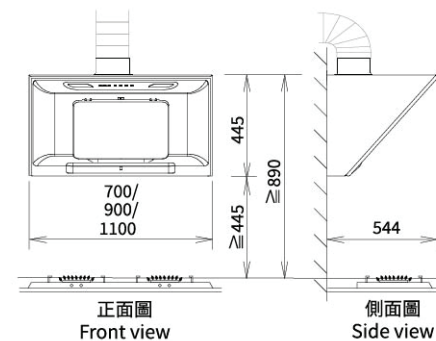

光滑流線表面，可全方位抹淨
Smooth curved surface for
easy wiping

真·易潔過濾網 Aqua Slit Filter

機身防油塗層 Oil Repellent Paint

普通金屬表面 Normal Metal

排氣型 Ventilating

- FR-SC2070P
700W x 544D x 445H
- FR-SC2090P
900W x 544D x 445H
- FR-SC2011P
1100W x 544D x 445H

使用直徑150mm(6吋)
之伸縮喉管
Ø150mm (6 inch)
flexible tube duct

尺寸 size: 270Wx 220Dx 600~900H

再循環型 Recycling

需加上循環系統裝置
Recycling unit is required for these models

- FR-SC2070P
700W x 544D x 445H (+ 45H Recycling unit)
- FR-SC2090P
900W x 544D x 445H (+ 45H Recycling unit)