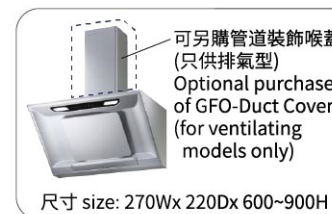

光滑流線表面，可全方位抹淨
Smooth curved surface for
easy wiping

真·易潔過濾網 Aqua Slit Filter

機身防油塗層 Oil Repellent Paint

普通金屬表面 Normal Metal

排氣型 Ventilating

- FR-SC2070P
700W x 544D x 445H
- FR-SC2090P
900W x 544D x 445H
- FR-SC2011P
1100W x 544D x 445H

使用直徑150mm(6吋)
之伸縮喉管
Ø150mm (6 inch)
flexible tube duct

尺寸 size: 270Wx 220Dx 600~900H

再循環型 Recycling

需加上循環系統裝置
Recycling unit is required for these models

- FR-SC2070P
700W x 544D x 445H (+ 45H Recycling unit)
- FR-SC2090P
900W x 544D x 445H (+ 45H Recycling unit)