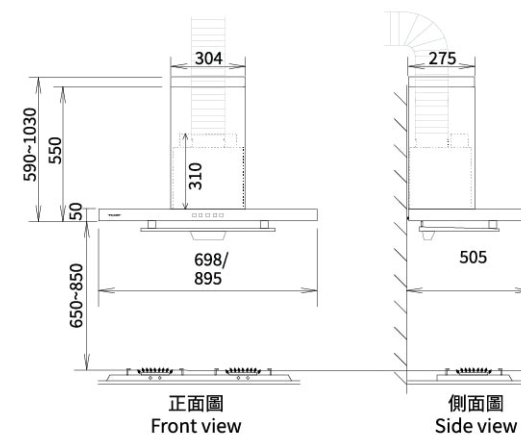

698Wx 505D x 590~1030H

FR-HT2190V

895Wx 505D x 590~1030H

使用直徑150mm(6吋)
之伸縮喉管
Ø150mm (6 inch)
flexible tube duct

1 整流板技術配合高效吸力

Efficient Suction With Rectifier Panel

特製整流板, 提高吸取油煙效率
吸油比率高達 88%
Originally customized rectifier panel, improving
the efficiency of fume suction
High oil capturing ratio up to 88%