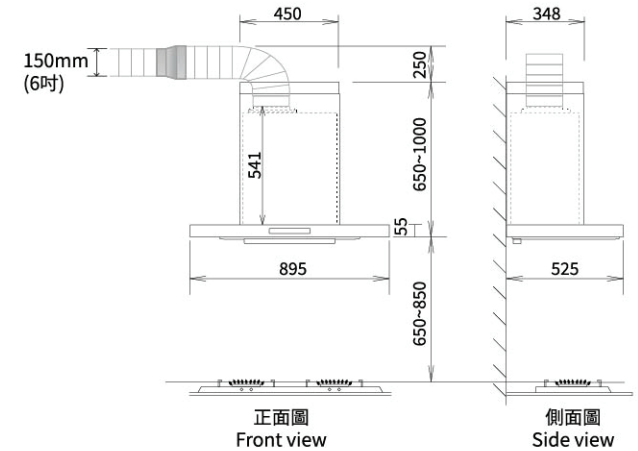

使用直徑150mm(6吋)
之伸縮喉管
需使用轉換管*
Ø150mm (6 inch)
flexible tube duct
with duct reducer*
*包含在包裝箱內
Included in the packing

或 Or
使用直徑180mm(7吋)
之伸縮喉管
Ø180mm (7 inch)
flexible tube duct

詳盡尺寸圖及安裝櫥櫃參考圖請參閱網址

For more details and cabinet installation reference diagram, please visit our website

www.ff888.com

單位: 毫米 unit: mm
圖示並不是按比例繪畫 Illustration is not drawn to scale

介紹短片