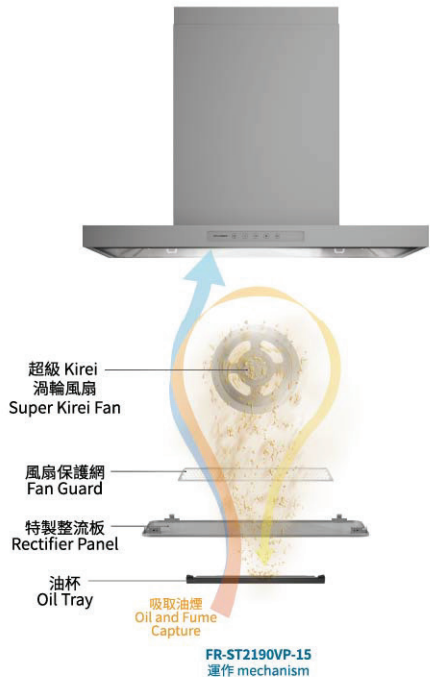

詳盡尺寸圖及安裝櫥櫃參考圖請參閱網址

For more details and cabinet installation reference diagram, please visit our website

www.ff888.com

單位: 毫米 unit: mm
圖示並不是按比例繪畫 Illustration is not drawn to scale

介紹短片